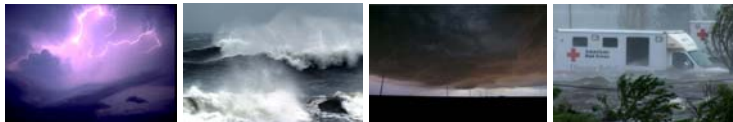

Footage Order Form

StormStock®

The world's premier storm footage library.

Prairie Pictures, Inc., P.O. Box 122020, Arlington, Texas 76012
 (817) 276-9500 FAX (817) 795-1132
 www.stormstock.com info@stormstock.com

What's hot? Hurricane Gustav and Ike. Global warming weather collection, amazing storm cloud timelapse on 35mm/HD, Greensburg, Kansas F5 aftermath on 35mm/HD, mud flows, flooding on HD, spectacular lightning on 35mm/HD, dramatic up-close tornado video, Hurricane Katrina in-progress on 35mm/HD, tornadoes on 35mm/HD.